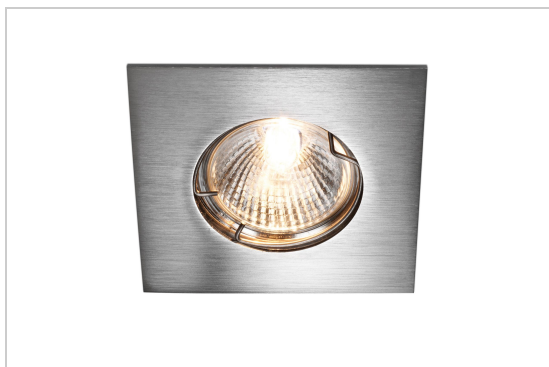

Ø65-70 INOX 316

303V/..
downlight

Light distribution

Project _____
Type _____
Nota _____
Quantity _____
Date _____

Lamp

(Bulb not included)

Lamp type	QR-CB 51
Lamp base	GU5,3/GX5,3
Quantity	1
Power	50W
Voltage	12V

Physical

Use type	Interior + exterior
Fixation type	Ceiling
Type of opening	Round
Aperture dimensions	Ø65-70 mm
Installation depth	65 mm
Dimensions fixture	85x85x55 mm
Spring type	S2 - flat springs
IP protection rating	IP20
Weight	0,1564 kg

Electrical

Connection voltage	~12V
Fixture class	III
Type of transformer	Without transformer
Light source replaceability	Replaceable light source by an end-user

Ø65-70 INOX 316

303V/..
downlight

Colours

	31MX	white texture	303V.31MX
	32X	black texture	303V.32X
	33MX	brown texture	303V.33MX
	37X	grey texture	303V.37X
	5	inox 316	303V.5
	5B	inox 316 1x coated	303V.5B
	5BB	inox 316 2x coated	303V.5BB
	63X	umbra grey	303V.63X
	64X	black grey	303V.64X