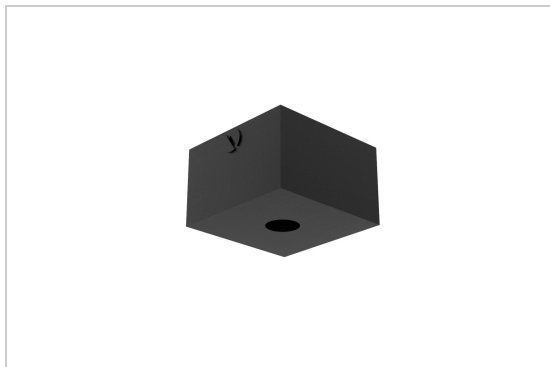

ROSETTE UP

017/..

built-up base

Project _____

Type _____

Nota _____

Quantity _____

Date _____

Physical

Use type	Interior
Fixation type	Ceiling
Dimensions fixture	40x40x25 mm
Endtype	M10
IP protection rating	IP20
Weight	0,0460 kg

Electrical

Fixture class	III
---------------	-----

ROSETTE UP

017/..

built-up base