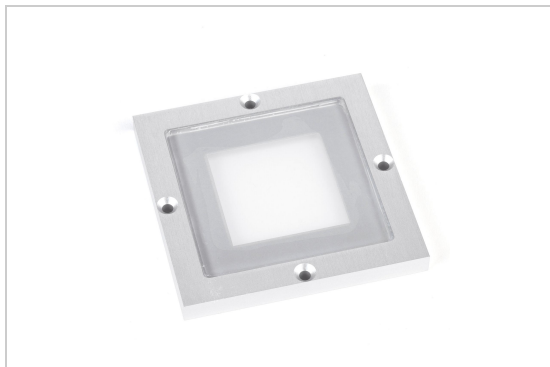

LAVA - ETNA

1138.9/..

accessories for floorlight

Project _____

Type _____

Nota _____

Quantity _____

Date _____

Physical

Use type	Interior + exterior
Fixation type	Floor
Glass thickness	9
Dimensions fixture	100x100x14 mm
IP protection rating	IP20
Weight	0,5783 kg

Electrical

Groendreef 60, 9880 Aalter, Belgium
T +32 9 374 19 51 - info@psmlighting.be
www.psmlighting.be