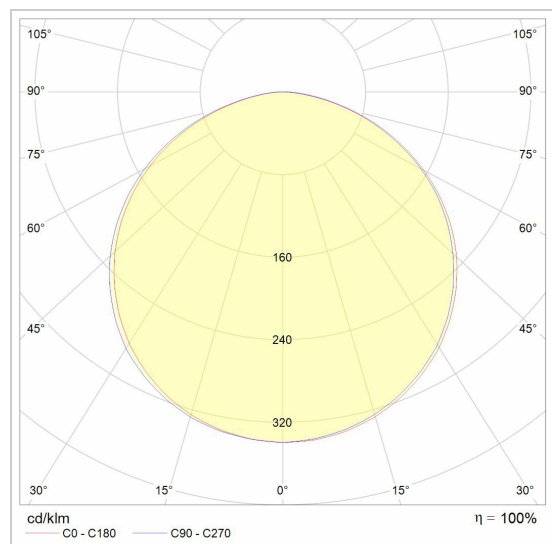

Lichtdistributie

Project _____

Type _____

Nota _____

Aantal _____

Datum _____

LED

Lamptype	Led
Aantal	7
Vermogen	7,74W
Stroom	350mA
Kelvin	2700K | 3000K | 4000K
Lumen	1420
CRI	

Fysisch

Type gebruik	Interieur
Type bevestiging	Plafond
Afmetingen armatuur	1970x45x45 mm
IP-beschermingsgraad	IP20
Gewicht	3,6800 kg

Elektrisch

Aansluitspanning	~230V
Armatuurklasse	I
LED driver	Inbegrepen
Vervangbaarheid voorschakelapparatuur	Vervangbare voorschakelapparatuur door een installateur
Vervangbaarheid lichtbron	Niet-vervangbare lichtbron
Energie efficiëntie	C