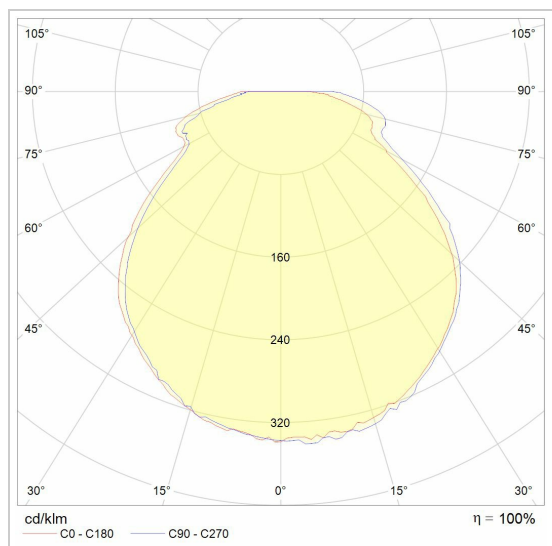

SMALL SCREEN LED

1238BLED/..
built-in wall light

Light distribution

Project _____
Type _____
Nota _____
Quantity _____
Date _____

LED

Lamp type	Led
Quantity	1
Power	4W
Voltage	230V
Kelvin	2700K 3000K
Lumen	230
CRI	80

Physical

Use type	Interior
Fixation type	Wall
Type of opening	Rectangle
Aperture dimensions	52x199 mm
Installation depth	65 mm
Dimensions fixture	60x220x64 mm
Spring type	S2 - flat springs
IP protection rating	IP20