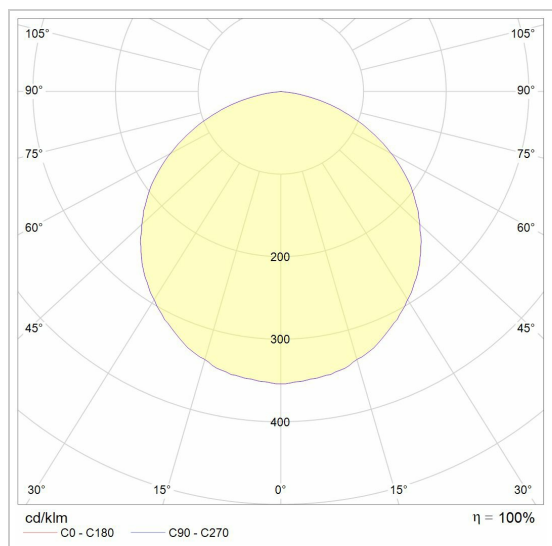

SPAZIO LED

3071.CTZ.B3/..

pendant + swivel, rod shorten.

Light distribution

Project _____

Type _____

Nota _____

Quantity _____

Date _____

LED

Lamp type	Led
Quantity	1
Power	8,7W
Current	500mA
Kelvin	2700K 3000K
Lumen	1145
CRI	90

Physical

Use type	Interior
Fixation type	Ceiling suspended
Dimensions fixture	ø200x95 mm
Rod	800 mm
Endtype	B3 - swivel
IP protection rating	IP20
Weight	1,2833 kg