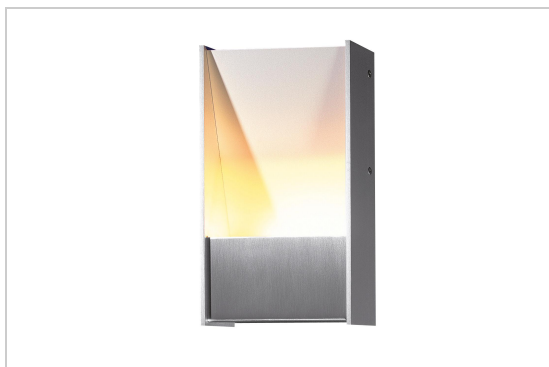

ZEN LED

1281LED/..
built-up wall light

Light distribution

Project _____
Type _____
Nota _____
Quantity _____
Date _____

LED

Lamp type	Led
Quantity	1
Power	16W
Voltage	230V
Kelvin	2700K 3000K
Lumen	1800
CRI	80

Physical

Use type	Interior
Fixation type	Wall
Dimensions fixture	160x285x60 mm
IP protection rating	IP20
Weight	1,5625 kg

Electrical

Connection voltage	~230V
Fixture class	I
Dimmable	Led C
Light source replaceability	Replaceable (LED only) light source by a professional
Energy efficiency	E