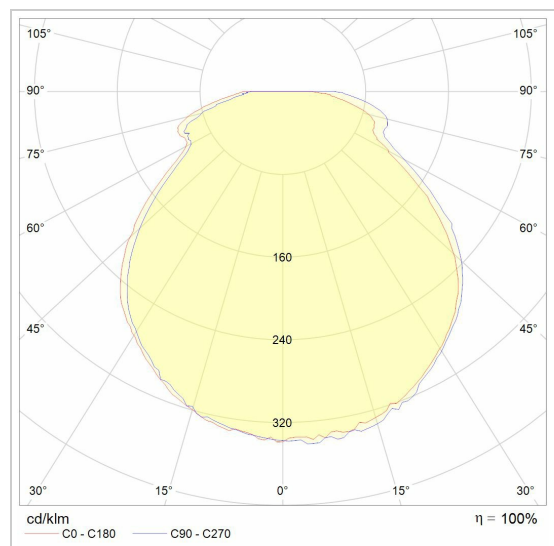

ZEN LED

1280LED/..
built-up wall light

Light distribution

Project _____
Type _____
Nota _____
Quantity _____
Date _____

LED

Lamp type	Led
Quantity	1
Power	4W
Voltage	230V
Kelvin	3000K
Lumen	230
CRI	80

Physical

Use type	Interior
Fixation type	Wall
Dimensions fixture	60x285x60 mm
IP protection rating	IP20
Weight	0,5400 kg

Electrical

Connection voltage	~230V
Fixture class	I
Dimmable	Led C
Light source replaceability	Replaceable (LED only) light source by a professional
Energy efficiency	G