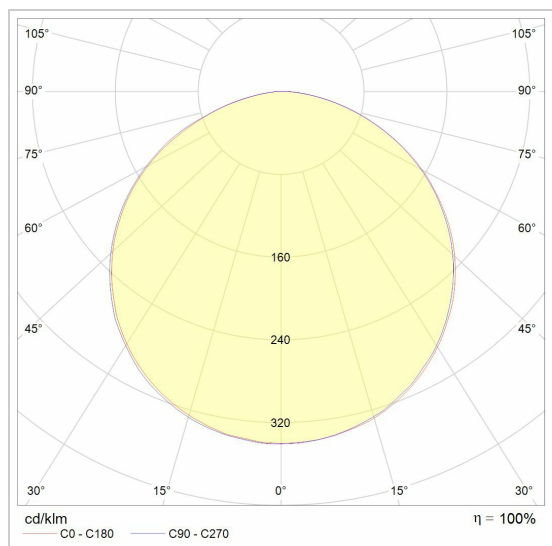

Light distribution

Project _____
Type _____
Nota _____
Quantity _____
Date _____

LED

Lamp type	Led
Quantity	10
Power	9W
Voltage	230V
Kelvin	3000K
Lumen	750
CRI	

Physical

Use type	Interior
Fixation type	Ceiling suspended
Dimensions fixture	2000x180x70 mm
IP protection rating	IP20

Electrical

Connection voltage	~230V
Fixture class	I
Dimmable	Led C
Light source replaceability	Non-replaceable light source
Energy efficiency	G