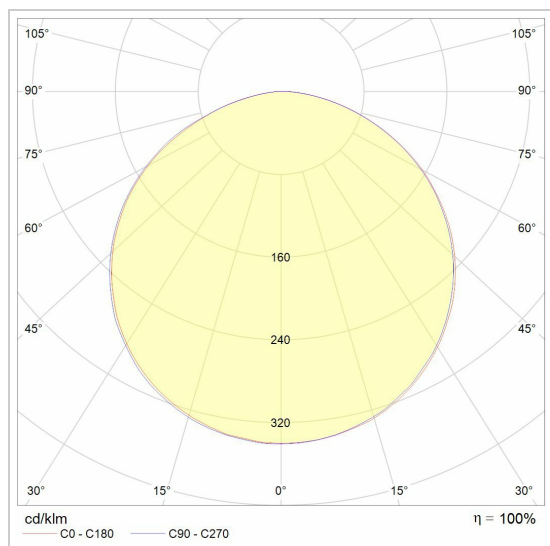

Light distribution

Project _____

Type _____

Nota _____

Quantity _____

Date _____

LED

Lamp type	Led
Quantity	6
Power	9W
Voltage	230V
Kelvin	3000K
Lumen	750
CRI	

Physical

Use type	Interior
Fixation type	Ceiling suspended
Dimensions fixture	1400x180x80 mm
IP protection rating	IP20

Electrical

Connection voltage	~230V
Fixture class	I
Dimmable	Led C
Light source replaceability	Non-replaceable light source
Energy efficiency	G