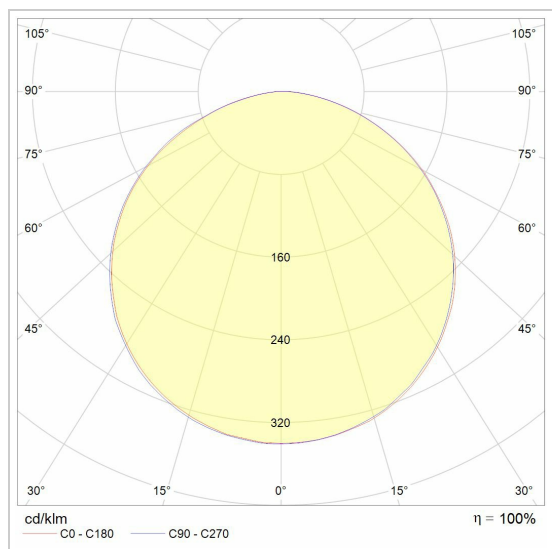

Light distribution

Project _____
Type _____
Nota _____
Quantity _____
Date _____

LED

Lamp type	Led
Quantity	8
Power	9W
Voltage	230V
Kelvin	3000K
Lumen	750
CRI	

Physical

Use type	Interior
Fixation type	Ceiling suspended
Dimensions fixture	3000x60x50 mm
IP protection rating	IP20

Electrical

Connection voltage	~230V
Fixture class	I
Dimmable	Led C
Light source replaceability	Non-replaceable light source
Energy efficiency	G