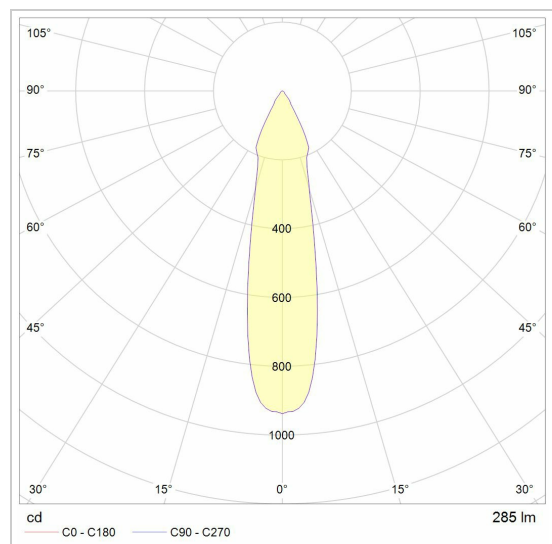

JACOB M

3986M.100/..
built-up spot LED M10

Light distribution

Project _____

Type _____

Nota _____

Quantity _____

Date _____

LED

Lamp type	Led
Quantity	1
Power	3,8W
Current	350mA
Kelvin	2700K 3000K
Lumen	467
CRI	80

Physical

Use type	Interior
Fixation type	Ceiling or wall
Dimensions fixture	ø40x230 mm
Head	Ø40xH85 mm
Rod	100 mm
Endtype	M10
Directional	In both planes
IP protection rating	IP20
Reflector	35°
Weight	0,2250 kg