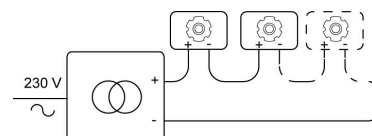

Electrical

Connection current	=350mA
Fixture class	III
LED driver	Not included
Light source replaceability	Replaceable (LED only) light source by a professional

Instructies aansluiting