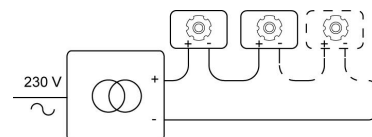

Electrical

Connection voltage	~230V
Fixture class	I
LED driver	Included
Dimmable	Led C
Control gear replaceability	Replaceable control gear by a professional
Light source replaceability	Replaceable (LED only) light source by a professional
Energy efficiency	E

Instructies aansluiting