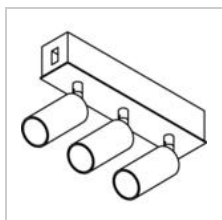

STILETTO

8242/..

built-up ceiling light