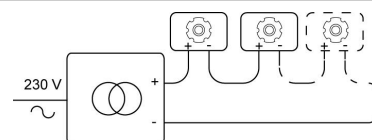

Electrical

Connection current	=350mA
Fixture class	III
LED driver	Not included
Light source replaceability	Replaceable (LED only) light source by a professional
Energy efficiency	E

Instructies aansluiting