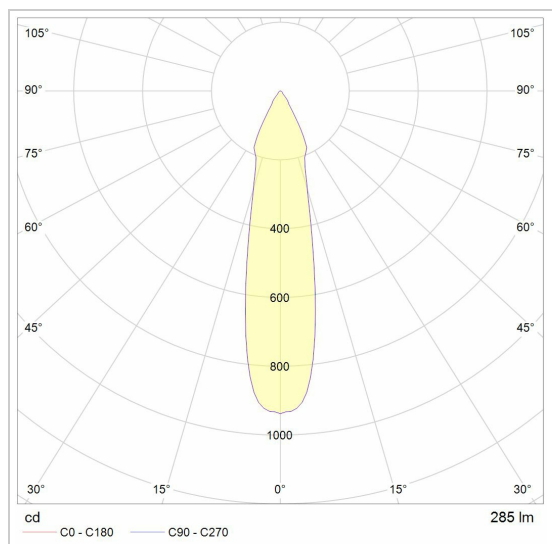

Light distribution