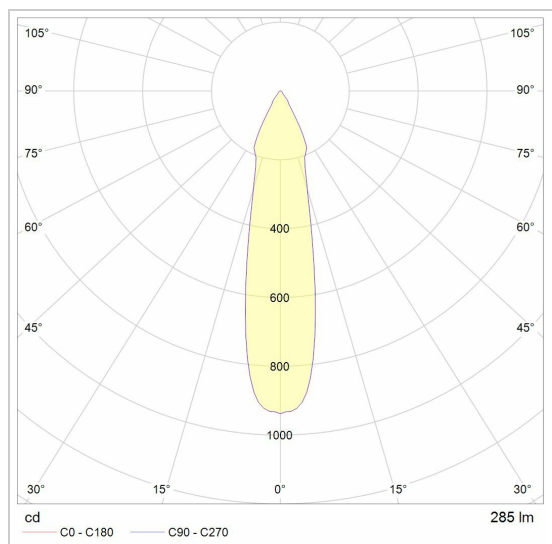

FLEX LITTLE JACOB

1126.300/..

spotlight with flexible tube

Light distribution

Project _____
Type _____
Nota _____
Quantity _____
Date _____

LED

Lamp type	Led
Quantity	1
Power	3,8W
Current	350mA
Kelvin	2700K 3000K
Lumen	467
CRI	80

Physical

Use type	Interior
Fixation type	Wall
Dimensions fixture	110x55x420 mm
Base	L110xB55xD35 mm
Head	Ø40xH85 mm
Mounting base	L100xB55xH40 mm
Flex	300 mm
Directional	In both planes
IP protection rating	IP20
Reflector	35°
Weight	0,4933 kg

Colours

	11	alu grey	1126.300.11.WW NW
	1M	white texture	1126.300.1M.WW NW
	29	black - gold in	1126.300.29.WW NW
	2M	black tex	1126.300.2M.WW NW
	47	black - white in	1126.300.47.WW NW
	49	white - gold in	1126.300.49.WW NW