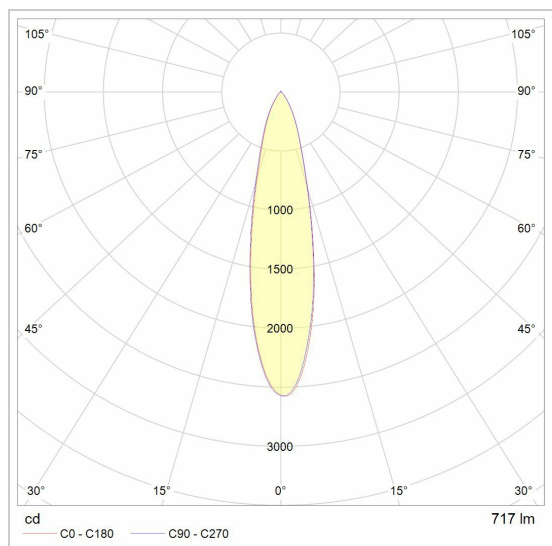

LEDMODULE AC

AC_700_D24/..

Ledmodule

Light distribution

Project _____

Type _____

Nota _____

Quantity _____

Date _____

LED

Lamp type	Led
Quantity	1
Power	9,5W
Voltage	230V
Kelvin	2700K 3000K 4000K
Lumen	700
CRI	92

Physical

Dimensions fixture	ø50x95 mm
IP protection rating	IP20
Reflector	24°
Weight	0,1900 kg

Electrical