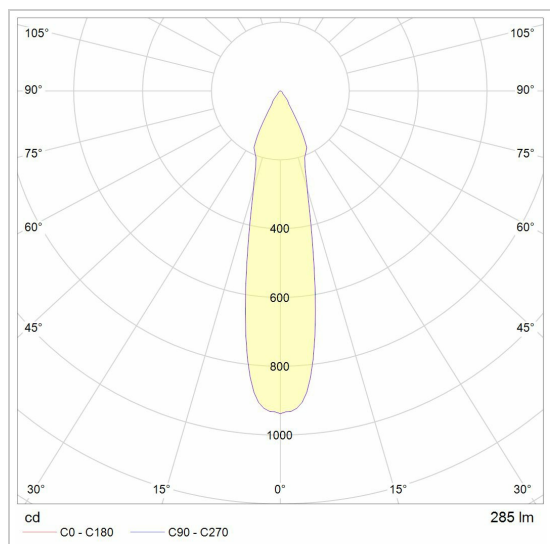

Light distribution

Project _____
Type _____
Nota _____
Quantity _____
Date _____

LED

Lamp type	Led
Quantity	1
Power	3,8W
Current	350mA
Kelvin	2700K | 3000K
Lumen	467
CRI	80

Physical

Use type	Interior
Fixation type	Ceiling suspended
Dimensions fixture	ø40x500 mm
Cable	1500 mm
Endtype	Textile cable
IP protection rating	IP20
Reflector	35°
Weight	1,1100 kg

Electrical

Connection current	=350mA
Fixture class	III
LED driver	Not included
Light source replaceability	Replaceable (LED only) light source by a professional
Energy efficiency	E
CIE flux code	93 98 100 100 100