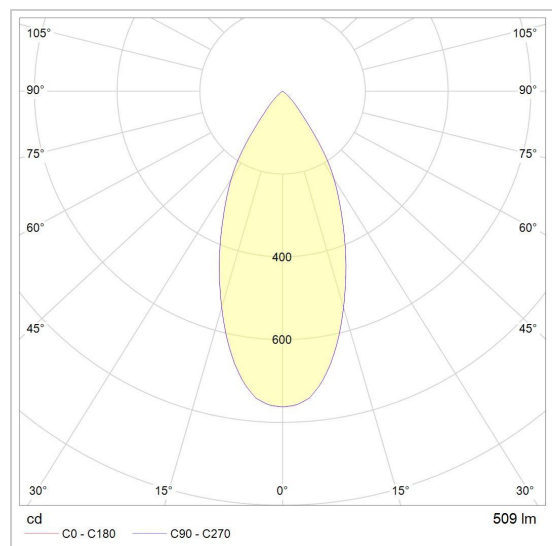

Light distribution