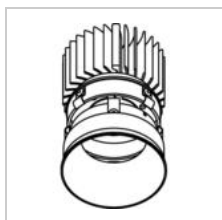

## Ø80-82 EQUAL CLICK SYSTEM - 230V LEDMODULE

E-CLICKYOKO.ZXO/..

built-in cassette

### Physical

Use type	Interior
Fixation type	Ceiling
Installation depth	165 mm
Dimensions fixture	ø72x145 mm
Reflector	ø50 mm
IP protection rating	IP20
Reflector	30°