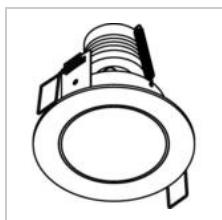

FLUX INOX 316 Ø82

3178/..
downlight