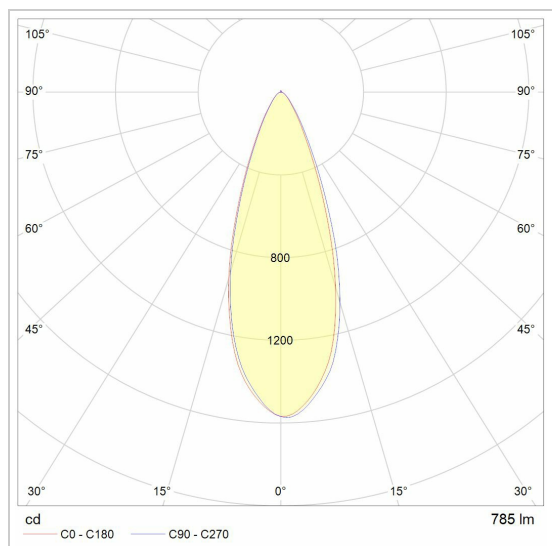

Light distribution

Project _____
Type _____
Nota _____
Quantity _____
Date _____

LED

Lamp type	Led
Quantity	1
Power	8,8W
Current	250mA
Kelvin	2700K | 3000K
Lumen	700
CRI	92

Physical

Use type	Interior + exterior
Fixation type	Ceiling
Type of opening	Round
Aperture dimensions	Ø82 mm
Installation depth	100 mm
Dimensions fixture	ø95x80 mm
Spring type	S1 - torsion springs
IP protection rating	IP44
Reflector	36°
Weight	0,3183 kg

Electrical

Connection current	=250mA
Fixture class	III
LED driver	Not included
Light source replaceability	Replaceable (LED only) light source by a professional
Energy efficiency	F
Energy efficiency	G