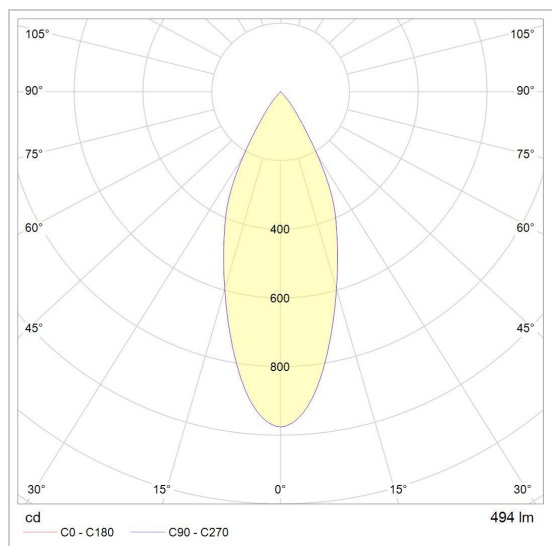

CAMELEON DIM LED

1510.ZX0/..
built-up ceiling light

Light distribution

Project _____
Type _____
Nota _____
Quantity _____
Date _____

LED

Lamp type	Led
Quantity	1
Power	10W
Voltage	230V
Kelvin	2700K 3000K 4000K
Lumen	860
CRI	90

Physical

Use type	Interior
Fixation type	Ceiling
Dimensions fixture	ø90x120 mm
IP protection rating	IP20
Reflector	90°
Weight	0,4154 kg

Electrical

Connection voltage	~230V
Fixture class	I
Dimmable	Led C
Light source replaceability	Replaceable (LED only) light source by a professional
Energy efficiency	F
Energy efficiency	G

Colours

	14 alu satin	1510.ZXO.14.WW CW NW
	1M white texture	1510.ZXO.1M.WW CW NW
	29 black - gold in	1510.ZXO.29.WW CW NW
	2M black tex	1510.ZXO.2M.WW CW NW
	45 sun gold	1510.ZXO.45.WW CW NW
	49 white - gold in	1510.ZXO.49.WW CW NW
	52 black out - RC in	1510.ZXO.52.WW CW NW
	58 white out - RC in	1510.ZXO.58.WW CW NW