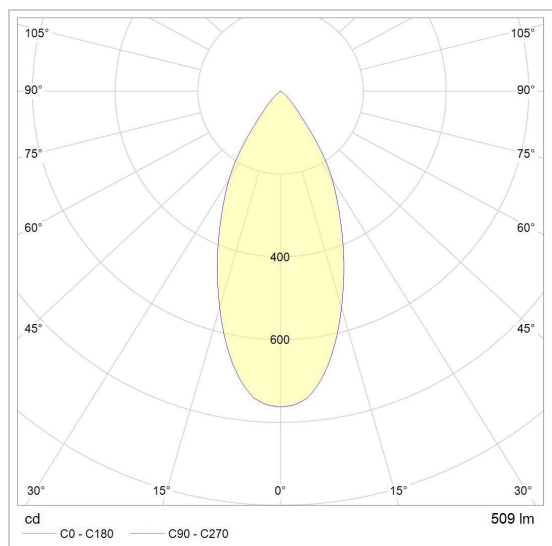

CAMELEON DIM LED

1511.ZX0/..
built-up ceiling light

Light distribution

Project _____
Type _____
Nota _____
Quantity _____
Date _____

LED

Lamp type	Led
Quantity	1
Power	10W
Voltage	230V
Kelvin	2700K 3000K
Lumen	860
CRI	90

Physical

Use type	Interior
Fixation type	Ceiling
Dimensions fixture	ø90x120 mm
Directional	In both planes
IP protection rating	IP20
Reflector	30°
Weight	0,4980 kg

Electrical

Connection voltage	~230V
Fixture class	I
Dimmable	Led C
Light source replaceability	Replaceable (LED only) light source by a professional
Energy efficiency	F
Energy efficiency	G