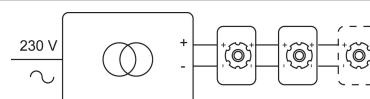

Electrical

Connection voltage	~230V
Fixture class	II
LED driver	Included
Dimmable	Led C
Control gear replaceability	Replaceable control gear by a professional
Light source replaceability	Replaceable (LED only) light source by a professional
Energy efficiency	G

Instructies aansluiting