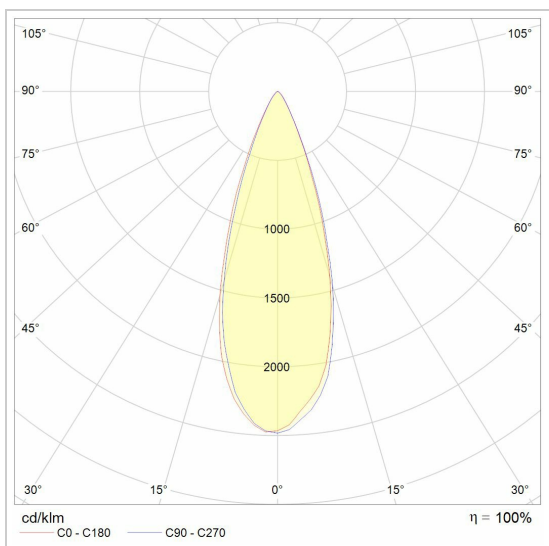

NOVA FLAT LED SB+DISCO + DRIVER

444.10027/..
downlight

Light distribution

LED

Lamp type	Led
Quantity	1
Power	6W
Current	120mA
Kelvin	2700K 3000K
Lumen	450
CRI	98

Physical

Use type	Interior
Fixation type	Ceiling
Type of opening	Round
Aperture dimensions	Ø70 mm
Installation depth	55 mm
Dimensions fixture	80x80x45 mm
Spring type	S2 - flat springs
Directional	In both planes
IP protection rating	IP20
Reflector	36°