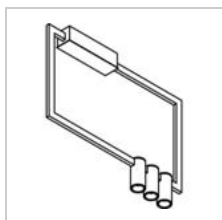

THINDR

1743.AS.3/..
built-up ceiling light