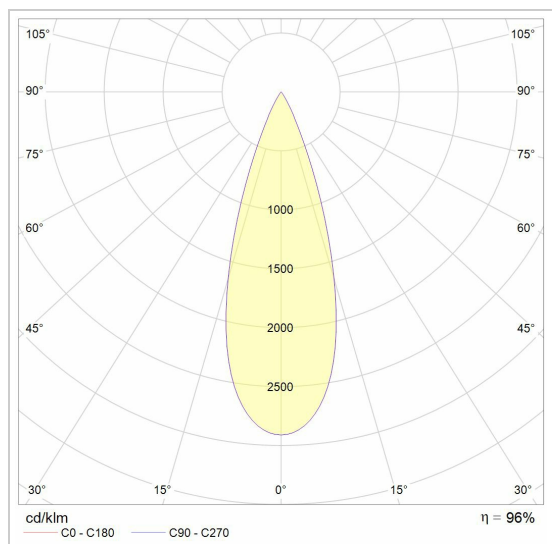

Lichtdistributie

Project _____

Type _____

Nota _____

Aantal _____

Datum _____

LED

Lamptype	Led
Aantal	2
Vermogen	11,4W
Stroom	700mA
Kelvin	2700K | 4000K
Lumen	1300
CRI	90

Fysisch

Type gebruik	Interieur
Type bevestiging	Plafond
Type opening	Rond
Afmeting opening	2xØ80 mm
Afmetingen armatuur	180x100x100 mm
Reflector	ø50 mm
Middenafstand	85 mm
Type veer	S1 - springveren
IP-beschermingsgraad	IP20
Reflector	40°

Elektrisch

Aansluitstroom	=700mA
Armatuurklasse	III
LED driver	Niet inbegrepen
Vervangbaarheid lichtbron	Vervangbare lichtbron (enkel LED) door installateur
Energie efficiëntie	E

Instructies aansluiting