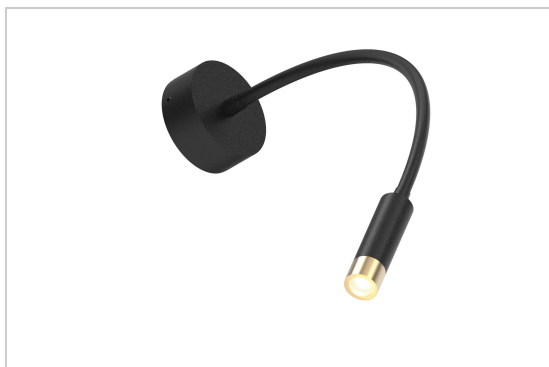

LIPSTICK

1848/..
spotlight with flexible tube

Light distribution

Project _____
Type _____
Nota _____
Quantity _____
Date _____

LED

Lamp type	Led
Quantity	1
Power	1,7W
Current	500mA
Kelvin	2950K
Lumen	168
CRI	80

Physical

Use type	Interior
Fixation type	Wall
Dimensions fixture	ø60x395 mm
Base	Ø60xH25 mm
Head	Ø20xH70 mm
Flex	300 mm
Directional	In both planes
IP protection rating	IP20
Reflector	25°
Weight	0,4240 kg

Project _____
Type _____
Nota _____
Quantity _____
Date _____

LIPSTICK

1848/..
spotlight with flexible tube

Colours

	13M	bronze matt	1848.13M.WW
	16	satin gold	1848.16.WW
	162	black - gold	1848.162.WW
	1M	white texture	1848.1M.WW
	216	black - gold	1848.216.WW
	2M	black tex	1848.2M.WW

Options

S1537/..	switching module - supplement switch	LIPSTICK SWITCH
TRMINI500MA/..	driver	DRIVER 500mA