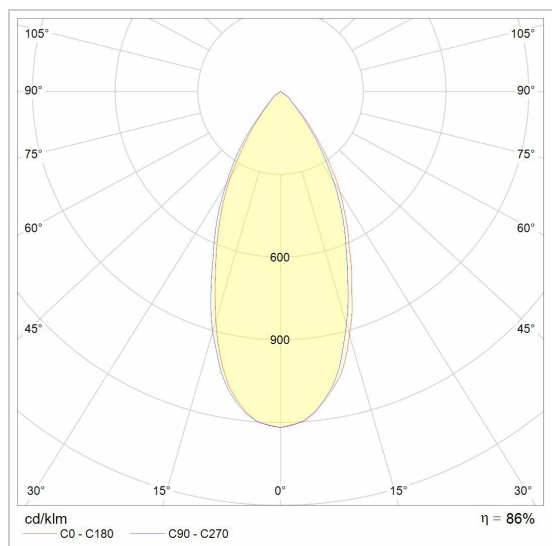

STELLA

8348/..
ceiling light

Light distribution

Project _____
Type _____
Nota _____
Quantity _____
Date _____

LED

Lamp type	Led
Quantity	3
Power	5,8W
Current	500mA
Kelvin	2700K 3000K
Lumen	555
CRI	90

Physical

Use type	Interior
Fixation type	Ceiling or wall
Dimensions fixture	363x48x47 mm
IP protection rating	IP20

Electrical

Connection voltage	~230V
Fixture class	I
LED driver	Included
Control gear replaceability	Replaceable control gear by a professional
Light source replaceability	Non-replaceable light source
Energy efficiency	G