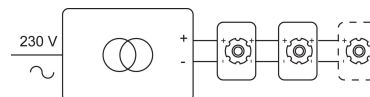

Electrical

Connection voltage	~230V
Fixture class	I
Dimmable	Led C
Light source replaceability	Replaceable (LED only) light source by a professional
Energy efficiency	F

Instructies aansluiting