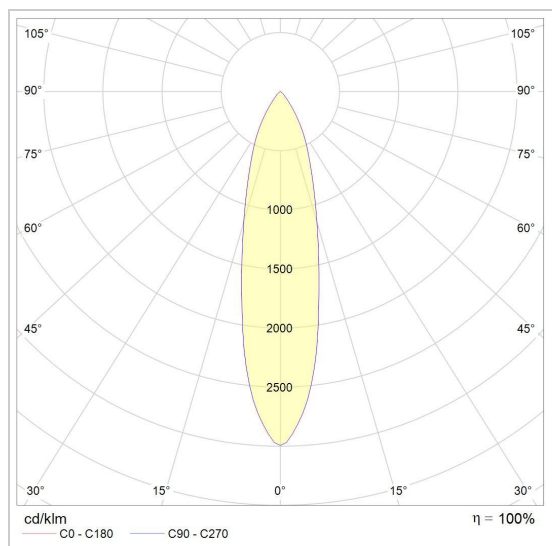

BABETTE

3000/..
built-up spot M10

Light distribution

Project _____
Type _____
Nota _____
Quantity _____
Date _____

LED

Lamp type	Led
Quantity	1
Power	4W
Voltage	230V
Kelvin	2700K 3000K
Lumen	350
CRI	90

Physical

Use type	Interior
Fixation type	Ceiling
Dimensions fixture	$\varnothing 80 \times 109$ mm
Directional	In both planes
IP protection rating	IP20
Reflector	28°
Weight	0,3050 kg

Electrical

Connection voltage	~230V
Fixture class	I
Dimmable	Led C
Light source replaceability	Replaceable (LED only) light source by a professional
Energy efficiency	F

Colours

	16	satin gold	3000.16.WW NW
	1M	white texture	3000.1M.WW NW
	29	black - gold in	3000.29.WW NW
	2M	black tex	3000.2M.WW NW
	49	white - gold in	3000.49.WW NW