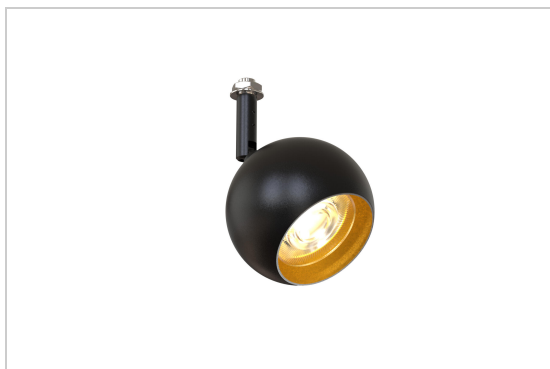

BABETTE

3000/..
built-up spot M10

Light distribution

Project _____
Type _____
Nota _____
Quantity _____
Date _____

LED

Lamp type	Led
Quantity	1
Power	4W
Voltage	230V
Kelvin	2700K 3000K
Lumen	350
CRI	90

Physical

Use type	Interior
Fixation type	Ceiling
Dimensions fixture	$\varnothing 80 \times 109$ mm
Directional	In both planes
IP protection rating	IP20
Reflector	28°
Weight	0,3050 kg

Electrical

Connection voltage	~230V
Fixture class	I
Dimmable	Led C
Light source replaceability	Replaceable (LED only) light source by a professional
Energy efficiency	F

Colours

	16	satin gold	3000.16.WW NW
	1M	white texture	3000.1M.WW NW
	29	black - gold in	3000.29.WW NW
	2M	black tex	3000.2M.WW NW
	49	white - gold in	3000.49.WW NW