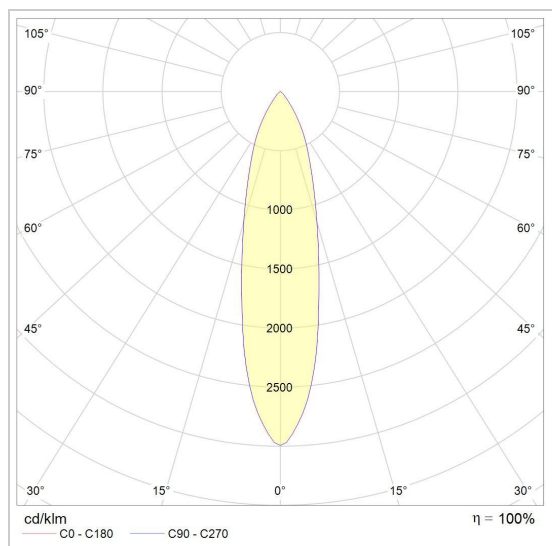

Light distribution

Project _____
Type _____
Nota _____
Quantity _____
Date _____

LED

Lamp type	Led
Quantity	2
Power	4W
Voltage	230V
Kelvin	2700K | 3000K
Lumen	350
CRI	90

Physical

Use type	Interior
Fixation type	Ceiling
Dimensions fixture	300x85x95 mm
IP protection rating	IP20
Reflector	28°
Weight	1,2800 kg

Electrical

Connection voltage	~230V
Fixture class	I
Dimmable	Led C
Light source replaceability	Replaceable (LED only) light source by a professional
Energy efficiency	F