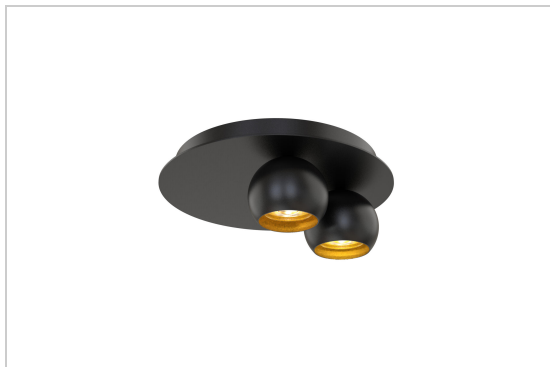

BABETTE

3047/..

built-up ceiling light

Light distribution

Project _____

Type _____

Nota _____

Quantity _____

Date _____

LED

Lamp type	Led
Quantity	2
Power	4W
Voltage	230V
Kelvin	2700K 3000K
Lumen	350
CRI	90

Physical

Use type	Interior
Fixation type	Ceiling
Dimensions fixture	$\phi 250 \times 93$ mm
IP protection rating	IP20
Reflector	28°

Project _____
Type _____
Nota _____
Quantity _____
Date _____

BABETTE

3047/..
built-up ceiling light

Colours

	1M	white texture	3047.1M.WW NW
	29	black - gold in	3047.29.WW NW
	2M	black tex	3047.2M.WW NW
	49	white - gold in	3047.49.WW NW