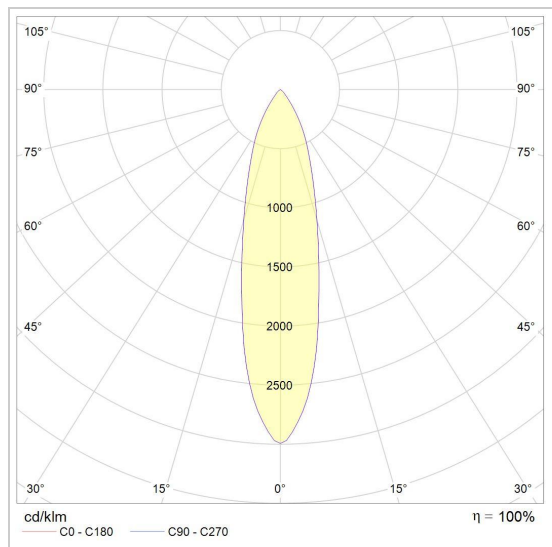

BABETTE

3047/..

built-up ceiling light

Light distribution

Project _____

Type _____

Nota _____

Quantity _____

Date _____

LED

Lamp type	Led
Quantity	2
Power	4W
Voltage	230V
Kelvin	2700K 3000K
Lumen	350
CRI	90

Physical

Use type	Interior
Fixation type	Ceiling
Dimensions fixture	$\phi 250 \times 93$ mm
IP protection rating	IP20
Reflector	28°