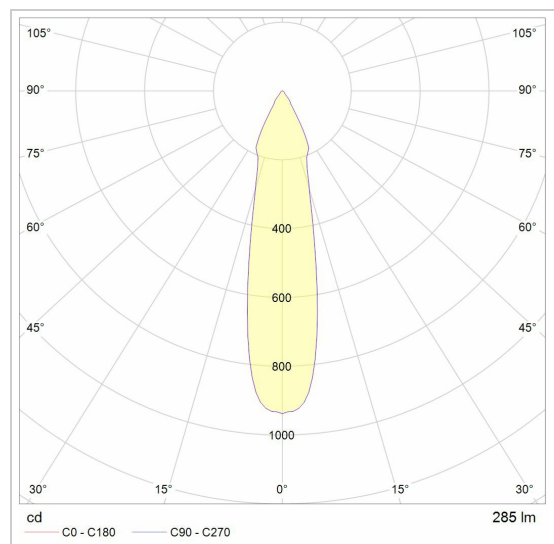

Light distribution

Project _____

Type _____

Nota _____

Quantity _____

Date _____

LED

Lamp type	Led
Quantity	1
Power	5,6W
Current	500mA
Kelvin	2700K | 3000K
Lumen	639
CRI	80

Physical

Use type	Interior
Fixation type	Ceiling or wall
Dimensions fixture	ø40x130 mm
Head	Ø40xH85 mm
Endtype	M10
Directional	In both planes
IP protection rating	IP20
Reflector	35°
Weight	0,1720 kg

Electrical

Connection current	=500mA
Fixture class	III
LED driver	Not included
Light source replaceability	Replaceable (LED only) light source by a professional
Energy efficiency	E

Instructies aansluiting