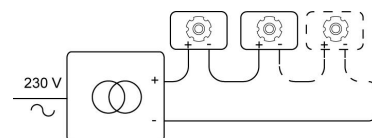

Electrical

Connection current	=500mA
Fixture class	III
LED driver	Not included
Light source replaceability	Replaceable (LED only) light source by a professional
Energy efficiency	E

Instructies aansluiting