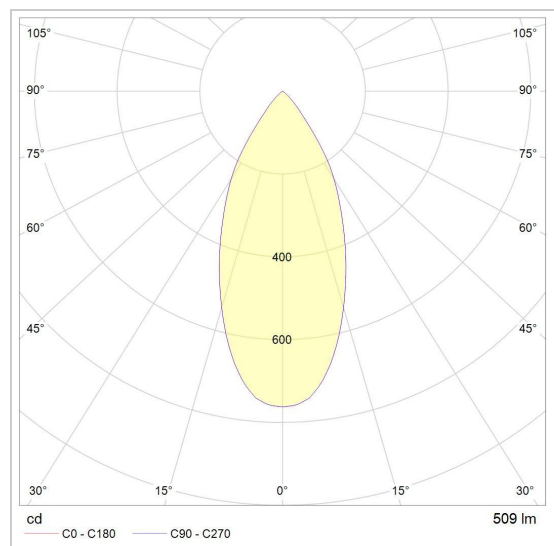

Project _____
Type _____
Nota _____
Quantity _____
Date _____

CAMELEON DIM LED

1521.ZX0/..
built-up ceiling light

LED

Lamp type	Led
Quantity	1
Power	10W
Voltage	230V
Kelvin	2700K 3000K
Lumen	860
CRI	90

Physical

Use type	Interior
Fixation type	Ceiling
Dimensions fixture	ø90x120 mm
IP protection rating	IP20
Reflector	30°
Weight	0,4433 kg

Light distribution

Electrical

Connection voltage	~230V
Fixture class	I
Dimmable	Led C
Light source replaceability	Replaceable (LED only) light source by a professional
Energy efficiency	F
Energy efficiency	G