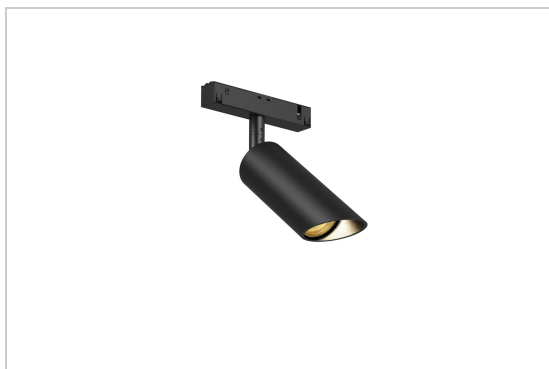

Project _____
Type _____
Nota _____
Quantity _____
Date _____

LUCY JACOB WALL | ON/OFF ADAPTOR

8381.3975/..

built-up spot with adaptor

LED

Lamp type	Led
Quantity	1
Power	5,8W
Current	500mA
Kelvin	2700K 3000K
Lumen	555
CRI	90

Physical

Use type	Interior
Fixation type	Ceiling or wall
Dimensions fixture	ø40x165 mm
Head	Ø40xH125 mm
Directional	In both planes
IP protection rating	IP20
Reflector	35°

Electrical

Connection voltage	48V-DC
Fixture class	III
Dimmable	Not dimmable
Control gear replaceability	Replaceable control gear by a professional or psmlighting
Light source replaceability	Replaceable (LED only) light source by a professional
Energy efficiency	G

8381.3975/..
built-up spot with adaptor

Colours

	16	satin gold	8381.3975.16.WW NW
	1M	white texture	8381.3975.1M.WW NW
	29	black - gold in	8381.3975.29.WW NW
	2M	black tex	8381.3975.2M.WW NW
	49	white - gold in	8381.3975.49.WW NW