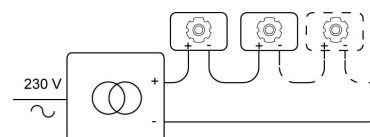

Electrical

Connection current	=500mA
Fixture class	III
LED driver	Not included
Light source replaceability	Replaceable (LED only) light source by a professional
Energy efficiency	F

Instructies aansluiting