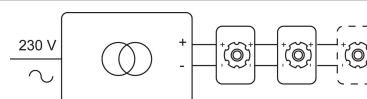

Electrical

Connection voltage	~230V
Fixture class	I
Dimmable	Led C
Light source replaceability	Replaceable (LED only) light source by a professional
Energy efficiency	F

Instructies aansluiting