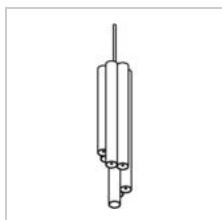

CIGARO

2447/..
pendant

Light distribution

Project _____
Type _____
Nota _____
Quantity _____
Date _____

LED

Lamp type	Led
Quantity	6
Power	4W
Current	350mA
Kelvin	2700K 3000K
Lumen	410
CRI	90

Physical

Use type	Interior
Fixation type	Ceiling suspended
Dimensions fixture	ø84x312 mm
tube	Ø28xH150 mm
tube	Ø28xH200 mm
tube	Ø28xH250 mm
tube	Ø28xH300 mm
Cable	1500 mm
IP protection rating	IP20
Reflector	45°
Weight	3,5000 kg

Electrical

Connection current	=350mA
Fixture class	III
LED driver	Not included
Light source replaceability	Replaceable (LED only) light source by a professional
Energy efficiency	G

CIGARO

2447/..
pendant