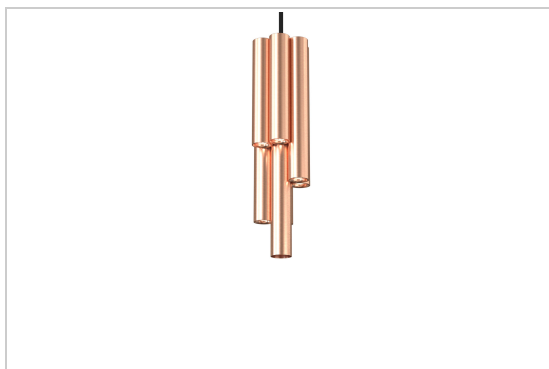

CIGARO

2447/..
pendant

Light distribution

Project _____
Type _____
Nota _____
Quantity _____
Date _____

LED

Lamp type	Led
Quantity	6
Power	4W
Current	350mA
Kelvin	2700K 3000K
Lumen	410
CRI	90

Physical

Use type	Interior
Fixation type	Ceiling suspended
Dimensions fixture	ø84x312 mm
tube	Ø28xH150 mm
tube	Ø28xH200 mm
tube	Ø28xH250 mm
tube	Ø28xH300 mm
Cable	1500 mm
IP protection rating	IP20
Reflector	45°
Weight	3,5000 kg

Electrical

Connection current	=350mA
Fixture class	III
LED driver	Not included
Light source replaceability	Replaceable (LED only) light source by a professional
Energy efficiency	G

CIGARO

2447/..
pendant

Colours

	13M bronze matt		TX2 black	2447.13M.TX2.WW NW
	14 alu satin		TX2 black	2447.14.TX2.WW NW
	16 satin gold		TX2 black	2447.16.TX2.WW NW
	1M white texture		TX1 white	2447.1M.TX1.WW NW
	230 ALU dark bronze		TX2 black	2447.230.TX2.WW NW
	28 rosé		TX2 black	2447.28.TX2.WW NW
	2M black tex		TX2 black	2447.2M.TX2.WW NW
	4 shiny gold		TX2 black	2447.4.TX2.WW NW
	56 red copper shiny		TX2 black	2447.56.TX2.WW NW

Options

1649/..	built-up base - round - with 2x TR89800255 30W - 350mA - with LED driver	ROSETTE UP + DRIVER
---------	---	------------------------