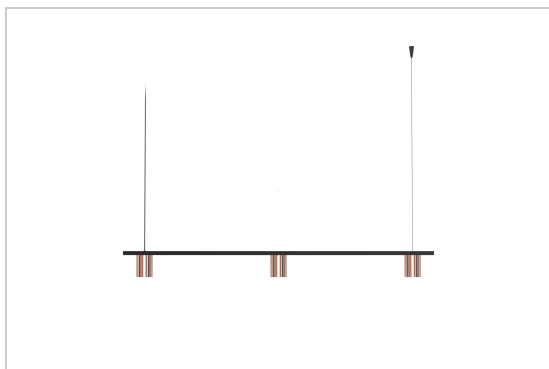

CIGARO EXCL. DRIVER

2496.1200.6A/..
pendant