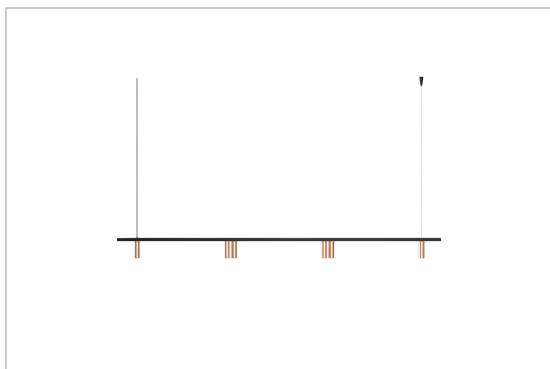

CIGARO EXCL. DRIVER

2496.1600.6B/..
pendant