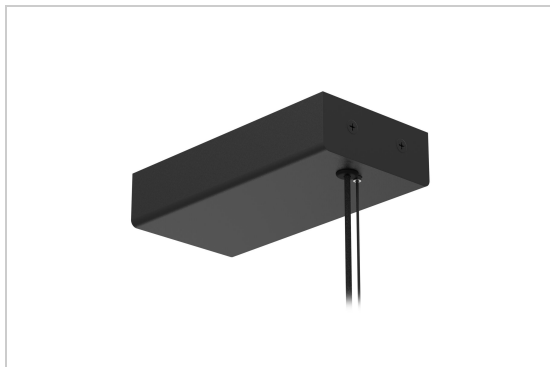

CIGARO DRIVER

2509/..

built-up base for pendant

Project _____

Type _____

Nota _____

Quantity _____

Date _____

Physical

Use type	Interior
Dimensions fixture	170x85x34 mm
IP protection rating	IP20

Electrical

Fixture class	I
LED driver	Included
Dimmable	Dali
Control gear replaceability	Replaceable control gear by a professional