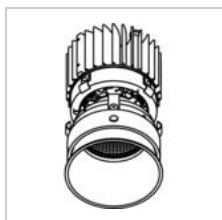

Ø80-82 EQUAL CLICK SYSTEM - LEDMODULE

E-CLICKCAP.333/..
built-in cassette

LED

Lamp type	Led
Quantity	1
Power	8,7W
Current	500mA
Kelvin	2700K 3000K 4000K
Lumen	1145
CRI	90

Physical

Use type	Interior
Fixation type	Ceiling
Installation depth	152 mm
Dimensions fixture	ø72x132 mm
Reflector	ø50 mm
IP protection rating	IP20
Reflector	38°
Weight	0,3800 kg

Ø80-82 EQUAL CLICK SYSTEM - LEDMODULE

E-CLICKCAP.333/..
built-in cassette

Colours

	1 white gloss	E-CLICKCAP.333.1.WW CW NW
	119 anodic brown	E-CLICKCAP.333.119.WW CW NW
	124 rose oxid	E-CLICKCAP.333.124.WW CW NW
	126 green oxid	E-CLICKCAP.333.126.WW CW NW
	16 satin gold	E-CLICKCAP.333.16.WW CW NW
	2 black matt	E-CLICKCAP.333.2.WW CW NW
	28 rosé	E-CLICKCAP.333.28.WW CW NW
	4 shiny gold	E-CLICKCAP.333.4.WW CW NW
	65 bronze ano light	E-CLICKCAP.333.65.WW CW NW
	66 champagne	E-CLICKCAP.333.66.WW CW NW
	67 bronze ano medium	E-CLICKCAP.333.67.WW CW NW
	68 bronze ano dark	E-CLICKCAP.333.68.WW CW NW
	69 bronze ano extra dark	E-CLICKCAP.333.69.WW CW NW
	7 chrome	E-CLICKCAP.333.7.WW CW NW