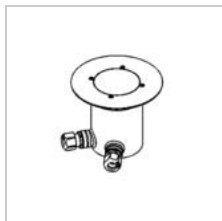

LAVA

2222.5.160/..

floorlight + cover plate on floor

Light distribution

Project _____

Type _____

Nota _____

Quantity _____

Date _____

Lamp

(Bulb not included)

Lamp type	QPAR 51
Lamp base	GU10
Quantity	1
Power	9W
Voltage	230V

Physical

Use type	Interior + exterior
Fixation type	Floor
Type of opening	Round
Aperture dimensions	Ø102 mm
Glass thickness	5
Installation depth	140 mm
Dimensions fixture	ø160x135 mm
IP protection rating	IP66
Weight	2,0050 kg