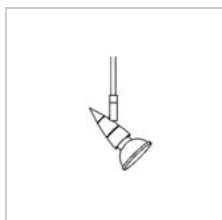

## JAZZ 12V

9005/..  
built-up spot M10

### Physical

|                      |                 |
|----------------------|-----------------|
| Use type             | Interior        |
| Fixation type        | Ceiling or wall |
| Rod                  | 50 mm           |
| Endtype              | M10             |
| Directional          | In both planes  |
| IP protection rating | IP20            |
| Weight               | 0,1029 kg       |