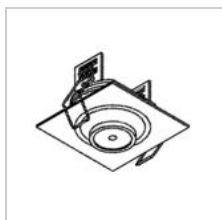

## CESAR X

1357.S1/..

built-in ceiling and wall light

### Physical

Use type	Interior
Fixation type	Ceiling or wall
Type of opening	Round
Aperture dimensions	Ø60 mm
Installation depth	45 mm
Dimensions fixture	70x70x17 mm
optical lens	- mm
Spring type	S1 - torsion springs
IP protection rating	IP20
Reflector	40°