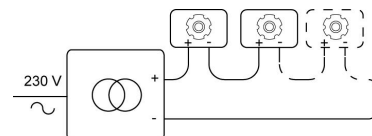

Electrical

Connection current	700mA
Fixture class	III
LED driver	Not included
Light source replaceability	Non-replaceable light source

Instructies aansluiting