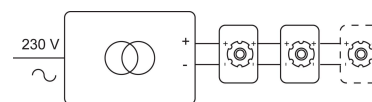

Electrical

Connection voltage	=24V-DC
Fixture class	III
Type of transformer	Without transformer
Light source replaceability	Non-replaceable light source
Energy efficiency	G

Instructies aansluiting